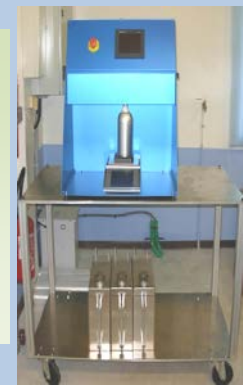

Code "**A**"
(Auto)

Code "**G**"
Gravimetric Mode

Code "**ST**" supply:
With Burettes
Fuels safety cans
Main blue support

Blender supplied alone without support & Safety cans
Code "**AL**"

Code "PC" or "PLC" for control unit

Code "**A**"
(Auto)

Code "**P**"
Pumps Mode

Code "**ST**" supply:
With Burettes
Pumps Fuels Supply
Fuels safety cans
Trolley